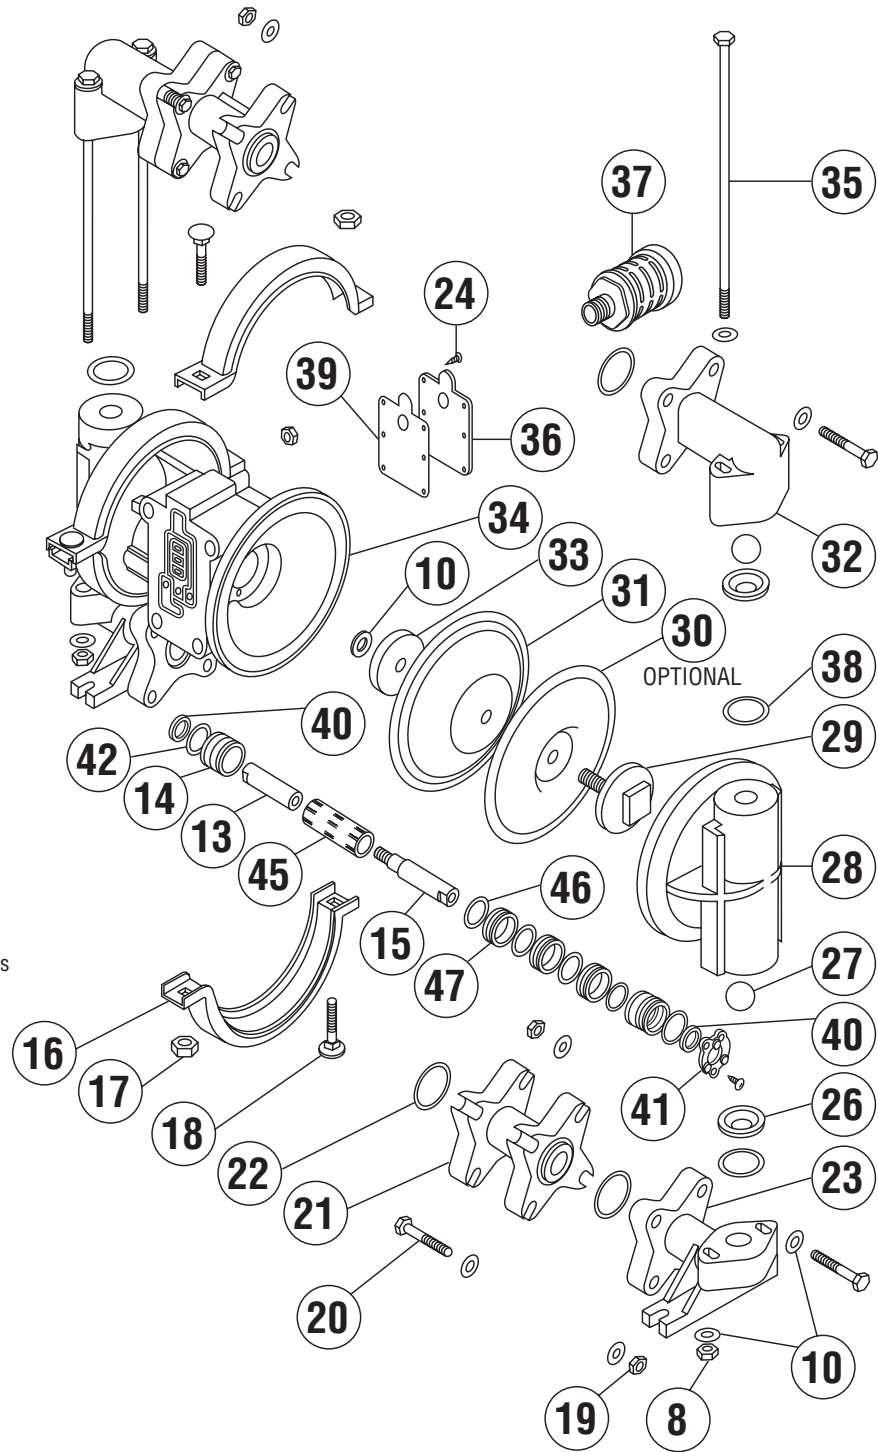

1/2" MODEL

Classic Performance Plastic
Serial Numbers 35000 and Above

1/2" CLASSIC PERFORMANCE PLASTIC MODELS

NOVEMBER 2006

ITEM	DESCRIPTION	QTY PER PUMP	MODELS	PART NO.	MATERIAL
1	AIR VALVE END PLUG	1	NC, BK, KN CN, RD	11703-60 11703-43	POLYPRO NYLON
2	AIR VALVE SPOOL	1	ALL MODELS	10407-31	ACETAL
3	GASKET, INNER	1	ALL MODELS	12103-11	GEOLAST
4	GASKET, OUTER	1	ALL MODELS	12109-11	GEOLAST
5	SHUTTLE PLATE	1	ALL MODELS	10403-77	CERAMIC
6	SHUTTLE	1	ALL MODELS	10409-00	SPECIAL
7	AIR VALVE BODY	1	NC, BK, KN CN, RD	11608-60 11608-43	POLYPRO NYLON
8	LOCK NUT (1/4" X 20)	4	ALL MODELS	12600-38	SS
10	FLAT WASHER	46	ALL MODELS	12300-26	SS
11	CAP SCREW (1/4" X 4-1/2")	4	ALL MODELS	12513-26	SS
12	AIR FLOW CONTROL VALVE (Optional)	1	NPT PORTS BSP PORTS	13400-30 13408-51	BRASS PVC
13	DIAPHRAGM ROD, SHORT	1	ALL MODELS	*	SS
14	END SPACER, PILOT SLEEVE	2	ALL MODELS	10204-40	POLYPRO
15	DIAPHRAGM ROD, LONG	1	ALL MODELS	*	SS
16	CLAMPS (Complete with fasteners)	2	ALL MODELS	12900-26	SS
17	HEX NUT (5/16" X 18)	4	ALL MODELS	12601-26	SS
18	CARRIAGE BOLT (5/16" X 1-1/2")	4	ALL MODELS	12509-26	SS
19	HEX NUT (1/4"- 20)	20	ALL MODELS	12600-26	SS
20	CAP SCREW (1/4" X 1-3/4")	16	ALL MODELS	12500-26	SS
21	MANIFOLD, SINGLE PORT (NPT/BSP compatible)	2	NC, BK RD CN KN	10500-40 10500-42 10500-46 10500-56	POLYPRO NYLON COND. NYLON PVDF
	MANIFOLD, DUAL PORTS (NPT/BSP compatible)	2	NC, BK RD CN KN	10501-40 10501-42 10501-46 10501-56	POLYPRO NYLON COND. NYLON PVDF
22	O-RING, MANIFOLD	4	NC, CN-B, RD-B CN, BK, RD, KN CN-E, BK-E, RD-E, KN-E CN-V, BK-V, RD-V, KN-V	11905-11 11905-17 11905-15 11905-13	NITRILE PTFE EPDM VITON
23	SUCTION ELBOW	2	NC, BK RD CN KN	10800-40 10800-42 10800-46 10800-56	POLYPRO NYLON COND. NYLON PVDF
24	SCREW (#6 X 1/2")	12	ALL MODELS	12510-26	SS
25	LOCK WASHER	4	ALL MODELS	12350-26	SS
26	VALVE SEAT	4	NC, BK RD CN KN	10900-40 10900-42 10900-42 10900-56	POLYPRO NYLON NYLON PVDF
		OPT	ALL MODELS	10900-26	316 SS
27	BALL	4	NC, CN-B, RD-B CN, BK, RD, KN CN-E, BK-E, RD-E, KN-E CN-V, BK-V, RD-V, KN-V	11000-11 11000-45 11000-23 11000-13	GEOLAST PTFE SANTO VITON
	STAINLESS STEEL	OPT	ALL MODELS	11000-26	SS
28	OUTER CHAMBER	2	NC, BK RD CN KN	10700-40 10700-42 10700-46 10700-56	POLYPRO NYLON COND. NYLON PVDF