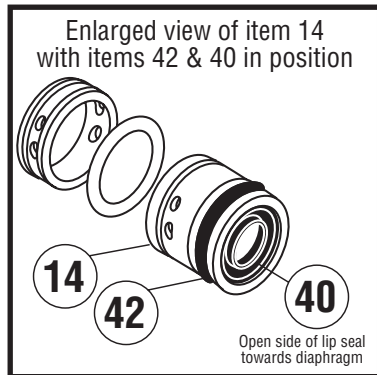

1/2" MODEL

Classic Performance Plastic
Serial Numbers 35000 and Above

1/2" CLASSIC PERFORMANCE PLASTIC MODELS

NOVEMBER 2006

ITEM	DESCRIPTION	QTY PER PUMP	MODELS	PART NO.	MATERIAL
1	AIR VALVE END PLUG	1	NC, BK, KN CN, RD	11703-60 11703-43	POLYPRO NYLON
2	AIR VALVE SPOOL	1	ALL MODELS	10407-31	ACETAL
3	GASKET, INNER	1	ALL MODELS	12103-11	GEOLAST
4	GASKET, OUTER	1	ALL MODELS	12109-11	GEOLAST
5	SHUTTLE PLATE	1	ALL MODELS	10403-77	CERAMIC
6	SHUTTLE	1	ALL MODELS	10409-00	SPECIAL
7	AIR VALVE BODY	1	NC, BK, KN CN, RD	11608-60 11608-43	POLYPRO NYLON
8	LOCK NUT (1/4" X 20)	4	ALL MODELS	12600-38	SS
10	FLAT WASHER	46	ALL MODELS	12300-26	SS
11	CAP SCREW (1/4" X 4-1/2")	4	ALL MODELS	12513-26	SS
12	AIR FLOW CONTROL VALVE (Optional)	1	NPT PORTS BSP PORTS	13400-30 13408-51	BRASS PVC
13	DIAPHRAGM ROD, SHORT	1	ALL MODELS	*	SS
14	END SPACER, PILOT SLEEVE	2	ALL MODELS	10204-40	POLYPRO
15	DIAPHRAGM ROD, LONG	1	ALL MODELS	*	SS
16	CLAMPS (Complete with fasteners)	2	ALL MODELS	12900-26	SS
17	HEX NUT (5/16" X 18)	4	ALL MODELS	12601-26	SS
18	CARRIAGE BOLT (5/16" X 1-1/2")	4	ALL MODELS	12509-26	SS
19	HEX NUT (1/4"- 20)	20	ALL MODELS	12600-26	SS
20	CAP SCREW (1/4" X 1-3/4")	16	ALL MODELS	12500-26	SS
21	MANIFOLD, SINGLE PORT (NPT/BSP compatible)	2	NC, BK RD CN KN	10500-40 10500-42 10500-46 10500-56	POLYPRO NYLON COND. NYLON PVDF
	MANIFOLD, DUAL PORTS (NPT/BSP compatible)	2	NC, BK RD CN KN	10501-40 10501-42 10501-46 10501-56	POLYPRO NYLON COND. NYLON PVDF
22	O-RING, MANIFOLD	4	NC, CN-B, RD-B CN, BK, RD, KN CN-E, BK-E, RD-E, KN-E CN-V, BK-V, RD-V, KN-V	11905-11 11905-17 11905-15 11905-13	NITRILE PTFE EPDM VITON
23	SUCTION ELBOW	2	NC, BK RD CN KN	10800-40 10800-42 10800-46 10800-56	POLYPRO NYLON COND. NYLON PVDF
24	SCREW (#6 X 1/2")	12	ALL MODELS	12510-26	SS
25	LOCK WASHER	4	ALL MODELS	12350-26	SS
26	VALVE SEAT	4	NC, BK RD CN KN	10900-40 10900-42 10900-42 10900-56	POLYPRO NYLON NYLON PVDF
		OPT	ALL MODELS	10900-26	316 SS
27	BALL	4	NC, CN-B, RD-B CN, BK, RD, KN CN-E, BK-E, RD-E, KN-E CN-V, BK-V, RD-V, KN-V	11000-11 11000-45 11000-23 11000-13	GEOLAST PTFE SANTO VITON
	STAINLESS STEEL	OPT	ALL MODELS	11000-26	SS
28	OUTER CHAMBER	2	NC, BK RD CN KN	10700-40 10700-42 10700-46 10700-56	POLYPRO NYLON COND. NYLON PVDF