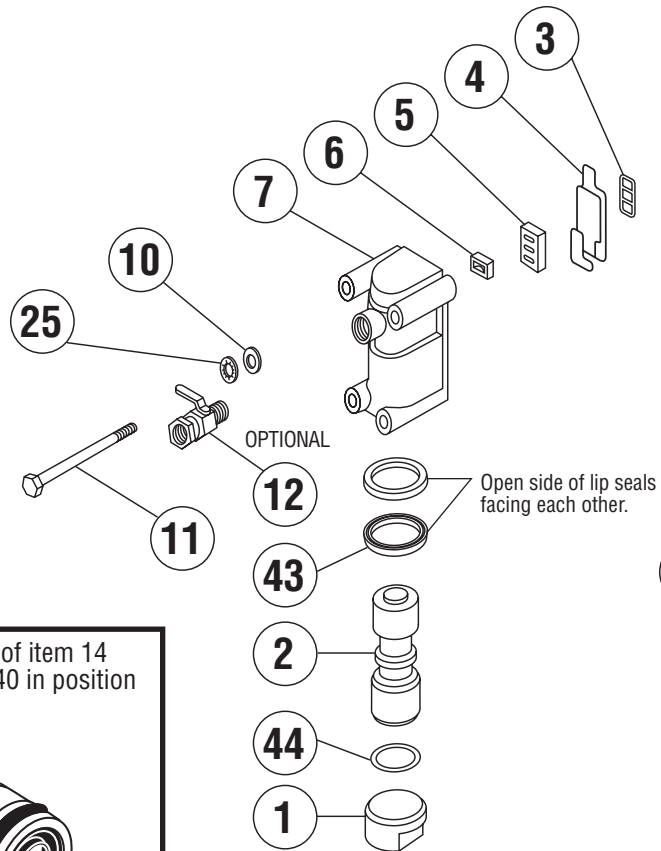

1/2" MODEL

Classic Performance Plastic
Serial Numbers 35000 and Above

1/2" CLASSIC PERFORMANCE PLASTIC MODELS

NOVEMBER 2006

ITEM	DESCRIPTION	QTY PER PUMP	MODELS	PART NO.	MATERIAL
1	AIR VALVE END PLUG	1	NC, BK, KN CN, RD	11703-60 11703-43	POLYPRO NYLON
2	AIR VALVE SPOOL	1	ALL MODELS	10407-31	ACETAL
3	GASKET, INNER	1	ALL MODELS	12103-11	GEOLAST
4	GASKET, OUTER	1	ALL MODELS	12109-11	GEOLAST
5	SHUTTLE PLATE	1	ALL MODELS	10403-77	CERAMIC
6	SHUTTLE	1	ALL MODELS	10409-00	SPECIAL
7	AIR VALVE BODY	1	NC, BK, KN CN, RD	11608-60 11608-43	POLYPRO NYLON
8	LOCK NUT (1/4" X 20)	4	ALL MODELS	12600-38	SS
10	FLAT WASHER	46	ALL MODELS	12300-26	SS
11	CAP SCREW (1/4" X 4-1/2")	4	ALL MODELS	12513-26	SS
12	AIR FLOW CONTROL VALVE (Optional)	1	NPT PORTS BSP PORTS	13400-30 13408-51	BRASS PVC
13	DIAPHRAGM ROD, SHORT	1	ALL MODELS	*	SS
14	END SPACER, PILOT SLEEVE	2	ALL MODELS	10204-40	POLYPRO
15	DIAPHRAGM ROD, LONG	1	ALL MODELS	*	SS
16	CLAMPS (Complete with fasteners)	2	ALL MODELS	12900-26	SS
17	HEX NUT (5/16" X 18)	4	ALL MODELS	12601-26	SS
18	CARRIAGE BOLT (5/16" X 1-1/2")	4	ALL MODELS	12509-26	SS
19	HEX NUT (1/4"- 20)	20	ALL MODELS	12600-26	SS
20	CAP SCREW (1/4" X 1-3/4")	16	ALL MODELS	12500-26	SS
21	MANIFOLD, SINGLE PORT (NPT/BSP compatible)	2	NC, BK RD CN KN	10500-40 10500-42 10500-46 10500-56	POLYPRO NYLON COND. NYLON PVDF
	MANIFOLD, DUAL PORTS (NPT/BSP compatible)	2	NC, BK RD CN KN	10501-40 10501-42 10501-46 10501-56	POLYPRO NYLON COND. NYLON PVDF
22	O-RING, MANIFOLD	4	NC, CN-B, RD-B CN, BK, RD, KN CN-E, BK-E, RD-E, KN-E CN-V, BK-V, RD-V, KN-V	11905-11 11905-17 11905-15 11905-13	NITRILE PTFE EPDM VITON
23	SUCTION ELBOW	2	NC, BK RD CN KN	10800-40 10800-42 10800-46 10800-56	POLYPRO NYLON COND. NYLON PVDF
24	SCREW (#6 X 1/2")	12	ALL MODELS	12510-26	SS
25	LOCK WASHER	4	ALL MODELS	12350-26	SS
26	VALVE SEAT	4	NC, BK RD CN KN	10900-40 10900-42 10900-42 10900-56	POLYPRO NYLON NYLON PVDF
		OPT	ALL MODELS	10900-26	316 SS
27	BALL	4	NC, CN-B, RD-B CN, BK, RD, KN CN-E, BK-E, RD-E, KN-E CN-V, BK-V, RD-V, KN-V	11000-11 11000-45 11000-23 11000-13	GEOLAST PTFE SANTO VITON
	STAINLESS STEEL	OPT	ALL MODELS	11000-26	SS
28	OUTER CHAMBER	2	NC, BK RD CN KN	10700-40 10700-42 10700-46 10700-56	POLYPRO NYLON COND. NYLON PVDF